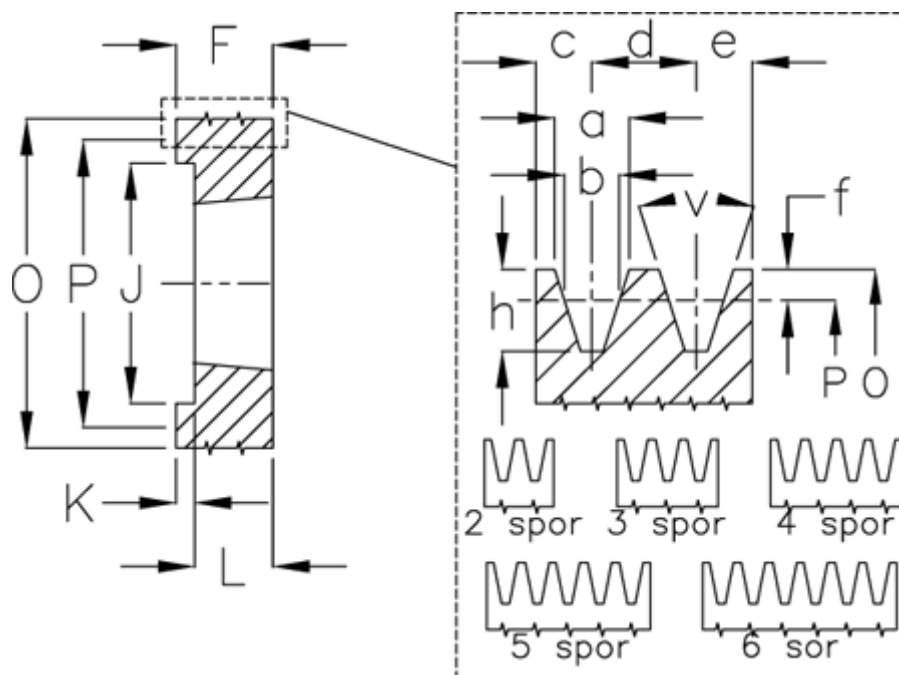

Article number: 604113011203

Description: V-belt pulley SPZ 112/3 TL2012

Measures

a	= 9,7	For bush	= 2012	P	= 112
b	= 8,5	h	= 11	Type	= SPZ
Bush ζ max	= 50	J	= 83.0	v	= 38 grader
c	= 8	K	= 8		
d	= 12	L	= 32		
e	= 8	m	= -		
f	= 2	Number of ribs	= 3		
F	= 40	O	= 116		